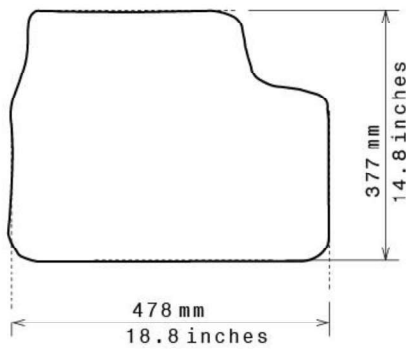

Please check shape/size matches floorpan

LEFT Hand Drive

SCALE: 1/10

Set of 4

Remarks