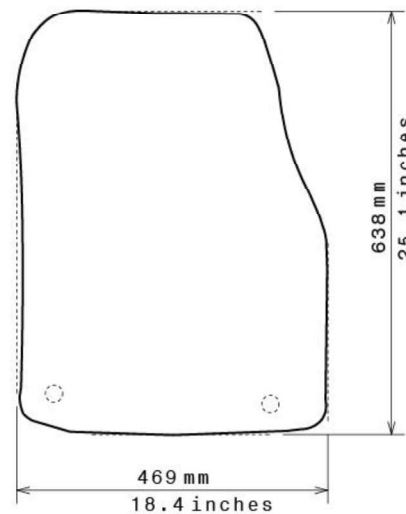

Please check shape/size matches floorpan

LEFT Hand Drive

SCALE: 1/10

Set of 4

Remarks