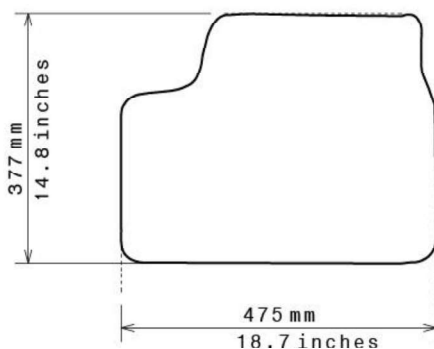

Please check shape/size matches floorpan

LEFT Hand Drive

SCALE: 1/10

Set of 4

Remarks